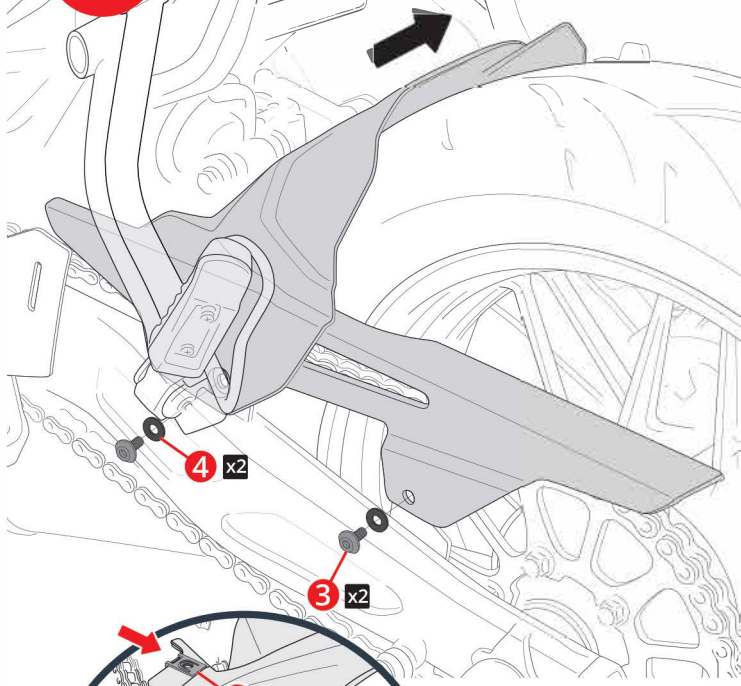

Montage Hinterradabdeckung - Rear hugger instructions

6530739

1 Demontage - Disassembly