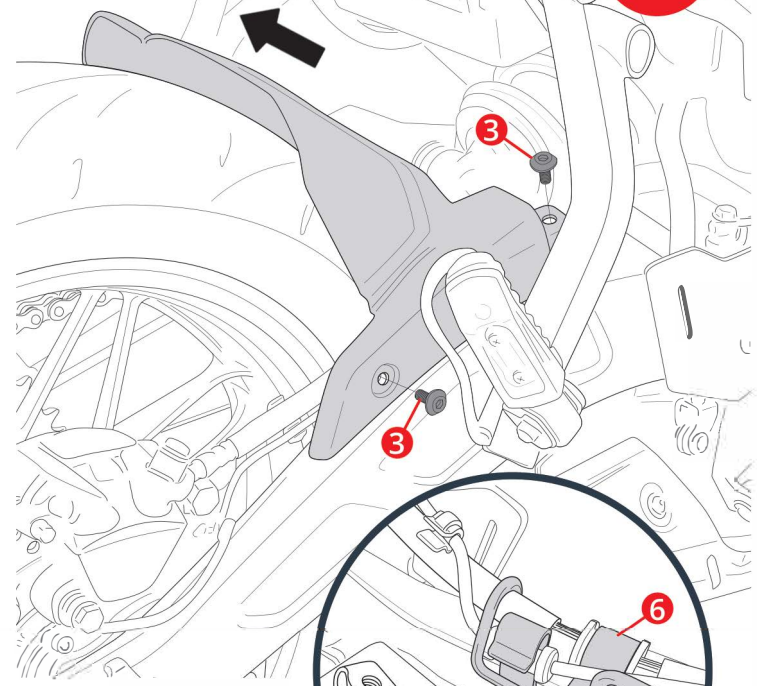

2 Demontage - Disassembly