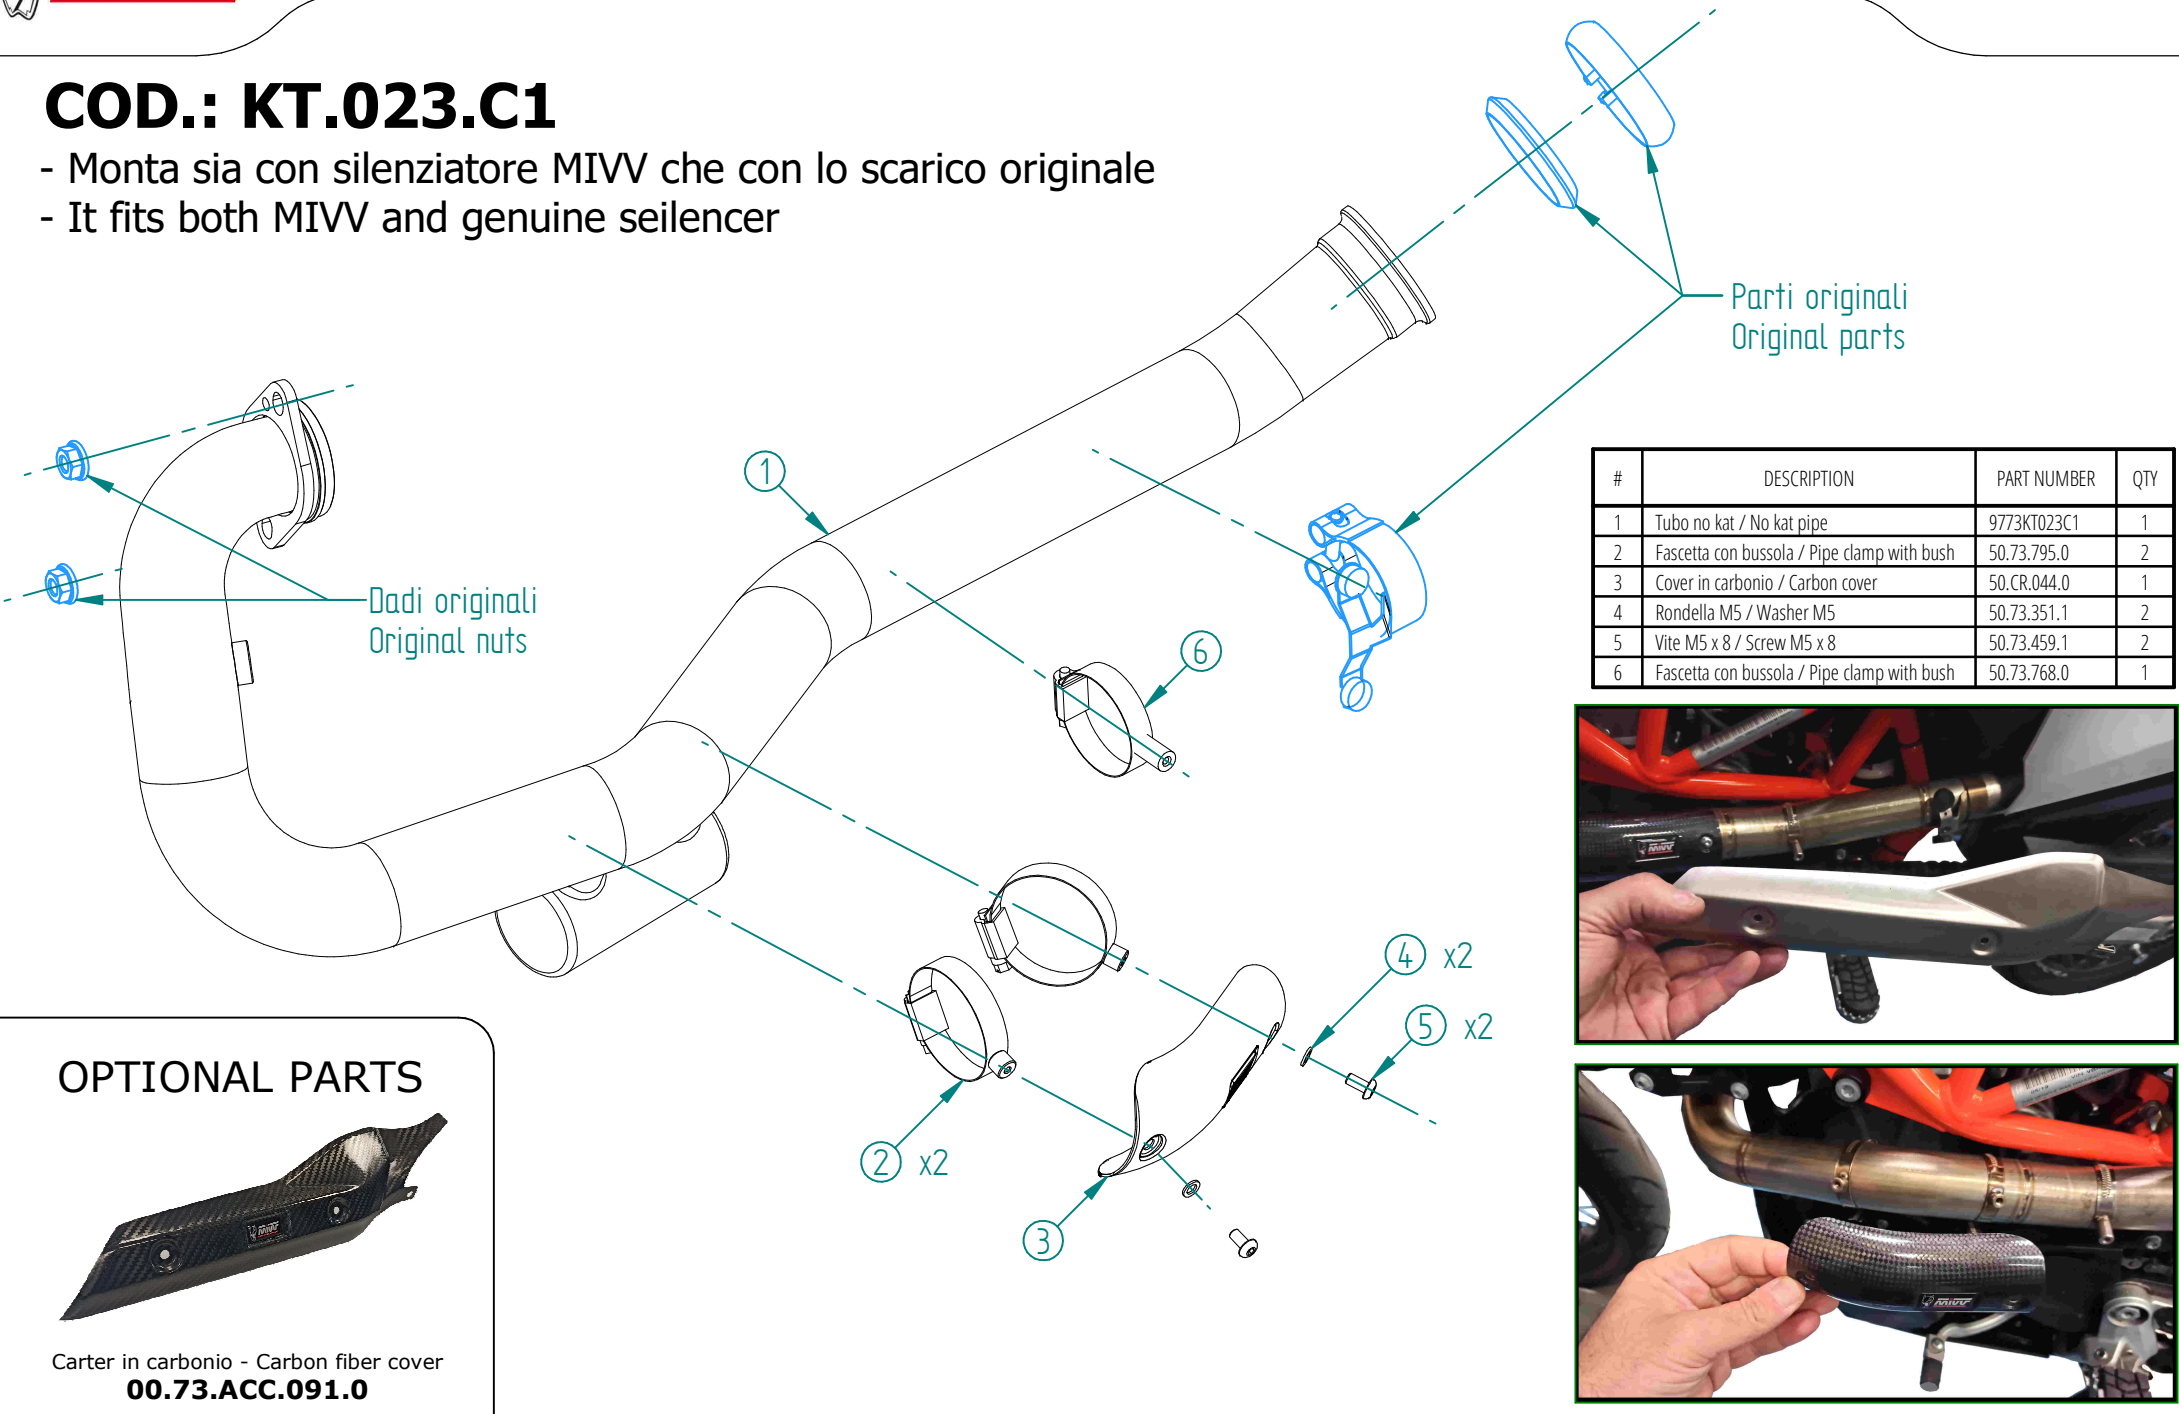

COD.: KT.023.C1

- Monta sia con silenziatore MIVV che con lo scarico originale
- It fits both MIVV and genuine seilencer

#	DESCRIPTION	PART NUMBER	QTY
1	Tubo no kat / No kat pipe	9773KT023C1	1
2	Fascetta con bussola / Pipe clamp with bush	50.73.795.0	2
3	Cover in carbonio / Carbon cover	50.CR.044.0	1
4	Rondella M5 / Washer M5	50.73.351.1	2
5	Vite M5 x 8 / Screw M5 x 8	50.73.459.1	2
6	Fascetta con bussola / Pipe clamp with bush	50.73.768.0	1

OPTIONAL PARTS

Carter in carbonio - Carbon fiber cover
00.73.ACC.091.0