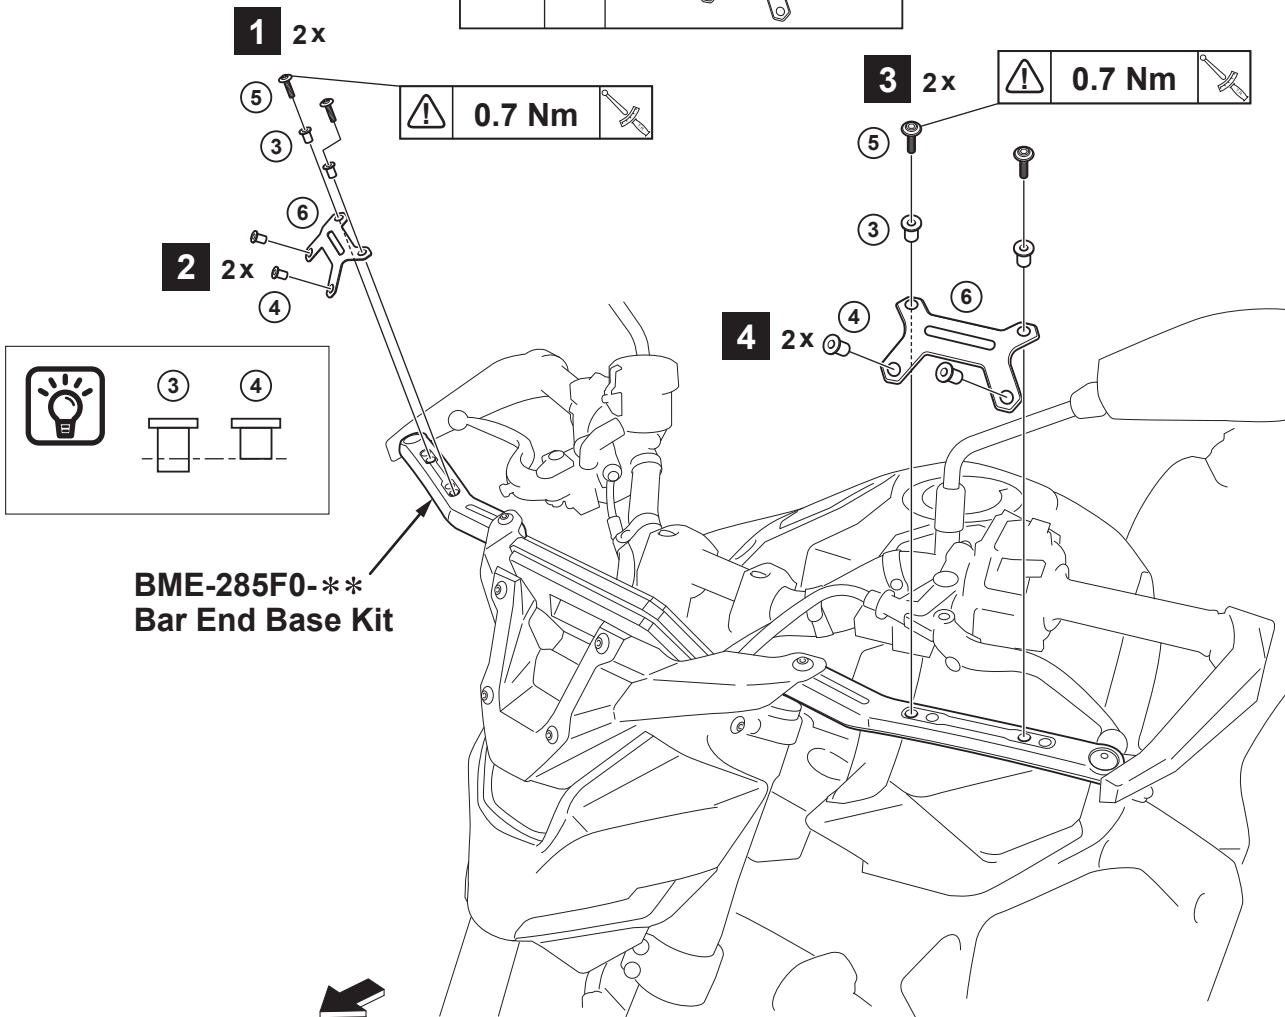

BME-283T0- **

00:06

Posnr.	QTY		
①	1		
②	1		
③	4		M5 X 17mm
④	4		M5 X 14mm
⑤	8		M5 X 18mm
⑥	2		

<p>Easy, suitable for novice with little experience</p>	<p>Fairly easy, suitable for beginner with some experience</p>	<p>Fairly difficult, suitable for competent DIY mechanic</p>	<p>Difficult, suitable for experienced DIY mechanic</p>	<p>Very difficult, suitable for expert DIY or professional</p>
----------------------------------------------------------------	-----------------------------------------------------------------------	---------------------------------------------------------------------	----------------------------------------------------------------	-----------------------------------------------------------------------